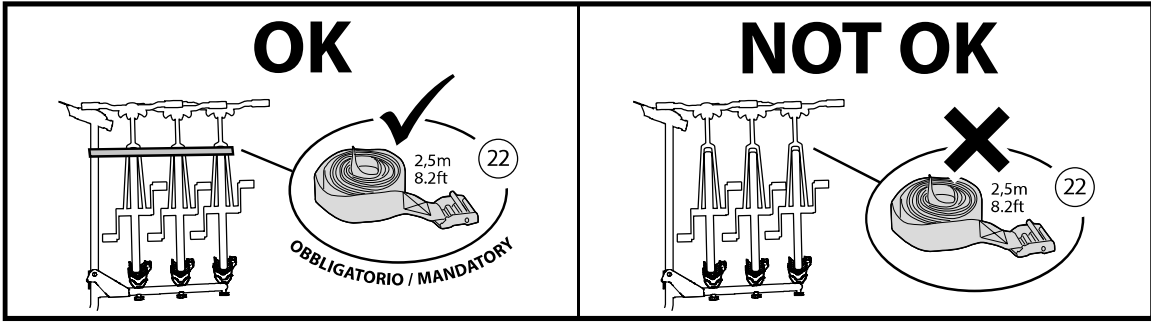

x3 Standard bike Max 15kg / 33lb	x2 E-bike Max 22kg / 48.5lb
Shadow black Caddy (2K) 2015>2021	13,9 kg / 30.6lb	MAX 45 kg / 99 lb	
Shadow black Caddy (SB) 2.0 2021>	14,2kg/ 31.3lb