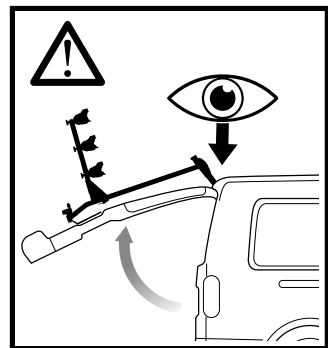

F.lli Menabò S.r.l.
Via 8 Marzo, 3 -Z.I. Corte Tegge
42025 Cavriago (RE) ITALY
customer@flli-menabo.it
www.menabocaraccessories.com

5003680001
03/12/2025