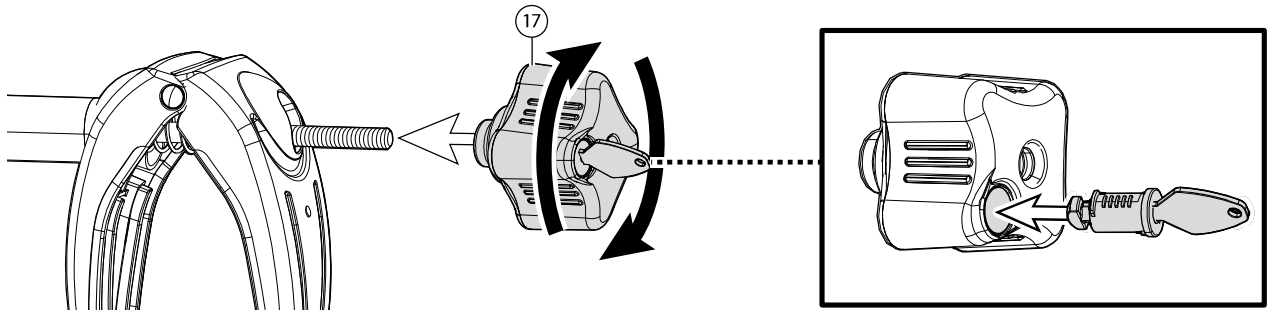

6

7

8

10

11

	<p>MIN Ø23 mm / 1" MAX Ø75 mm / 3"</p> <p>MIN 30x50 mm / 1.2"x2" MAX 50x75 mm / 2"x 3"</p>	<p>MIN 22" MAX 29"</p>	<p>MAX 80mm / 3.1"</p>	<p>MAX 1230mm / 48.4"</p>
--	--	----------------------------	------------------------	---------------------------

**a**

1. Torque wrench is applied to the handlebar stem. A curved arrow indicates the direction of rotation. **1,5 Nm**  
**1.1 lbf·ft**

2. The torque wrench is shown in a different position, still with the curved arrow. **x3**