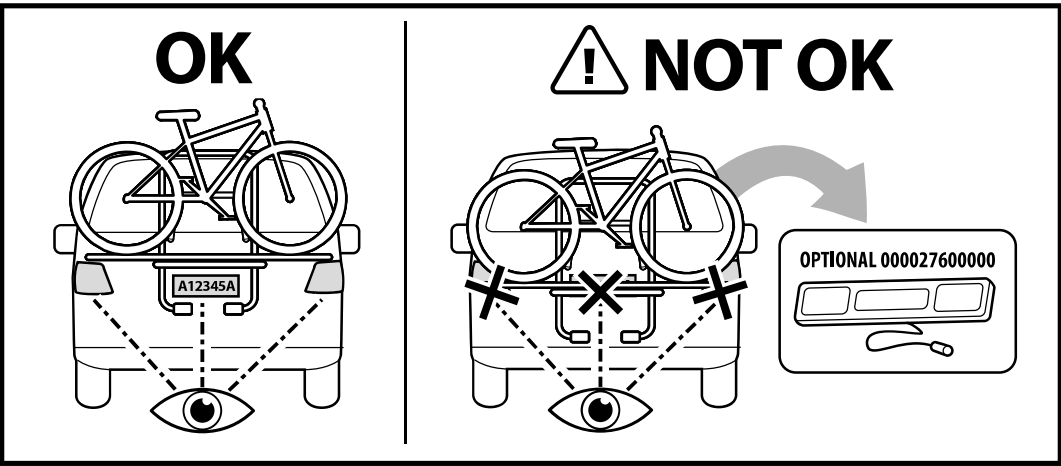

x3 Standard bike Max 15kg / 33lb	x2 E-bike Max 22kg / 48.5lb
Shadow black Caddy (2K) 2015>2021	13,9 kg / 30.6lb	MAX 45 kg / 99 lb	
Shadow black Caddy (SB) 2.0 2021>	14,2kg/ 31.3lb