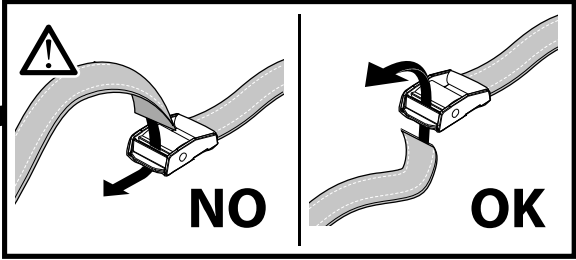

x3 Standard bike Max 15kg / 33lb	x2 E-bike Max 22kg / 48.5lb
Shadow black Caddy (2K) 2015>2021	13,9 kg / 30.6lb	MAX 45 kg / 99 lb	
Shadow black Caddy (SB) 2.0 2021>	14,2kg/ 31.3lb