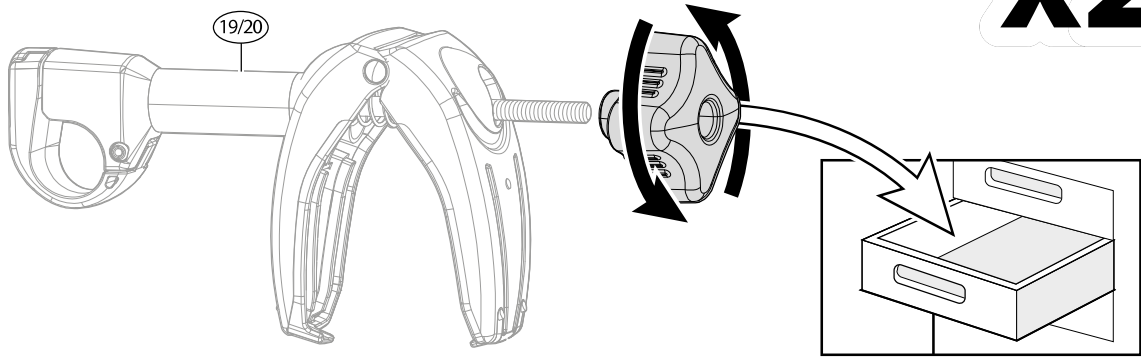

6

7

8

10

11

	<p>MIN Ø23 mm / 1" MAX Ø75 mm / 3"</p> <p>MIN 30x50 mm / 1.2"x2" MAX 50x75 mm / 2"x 3"</p>	<p>MIN 22" MAX 29"</p>	<p>MAX 80mm / 3.1"</p>	<p>MAX 1230mm / 48.4"</p>
--	--	----------------------------	------------------------	---------------------------

**a**

1. Torque wrench is applied to the handlebar stem. A curved arrow indicates the direction of rotation. **1,5 Nm**  
**1.1 lbf·ft**

2. The torque wrench is shown in a different position, still with the curved arrow. **x3**