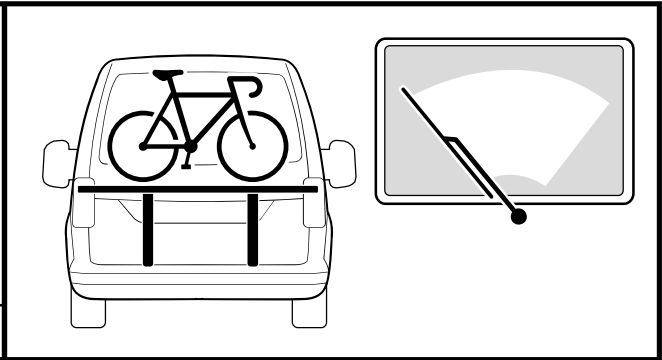

F.lli Menabò S.r.l.
Via 8 Marzo, 3 -Z.I. Corte Tegge
42025 Cavriago (RE) ITALY
customer@flli-menabo.it
www.menabocaraccessories.com

5003680001
03/12/2025