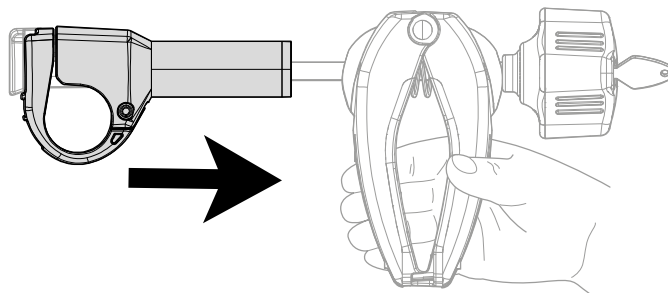

6

7

8

10

11

	<p>MIN Ø23 mm / 1" MAX Ø75 mm / 3"</p> <p>MIN 30x50 mm / 1.2"x2" MAX 50x75 mm / 2"x 3"</p>	<p>MIN 22" MAX 29"</p>	<p>MAX 80mm / 3.1"</p>	<p>MAX 1230mm / 48.4"</p>
--	--	----------------------------	------------------------	---------------------------

**a**

1. Torque wrench is applied to the handlebar stem. A curved arrow indicates the direction of rotation. **1,5 Nm**  
**1.1 lbf·ft**

2. The torque wrench is shown in a different position, still with the curved arrow. **x3**