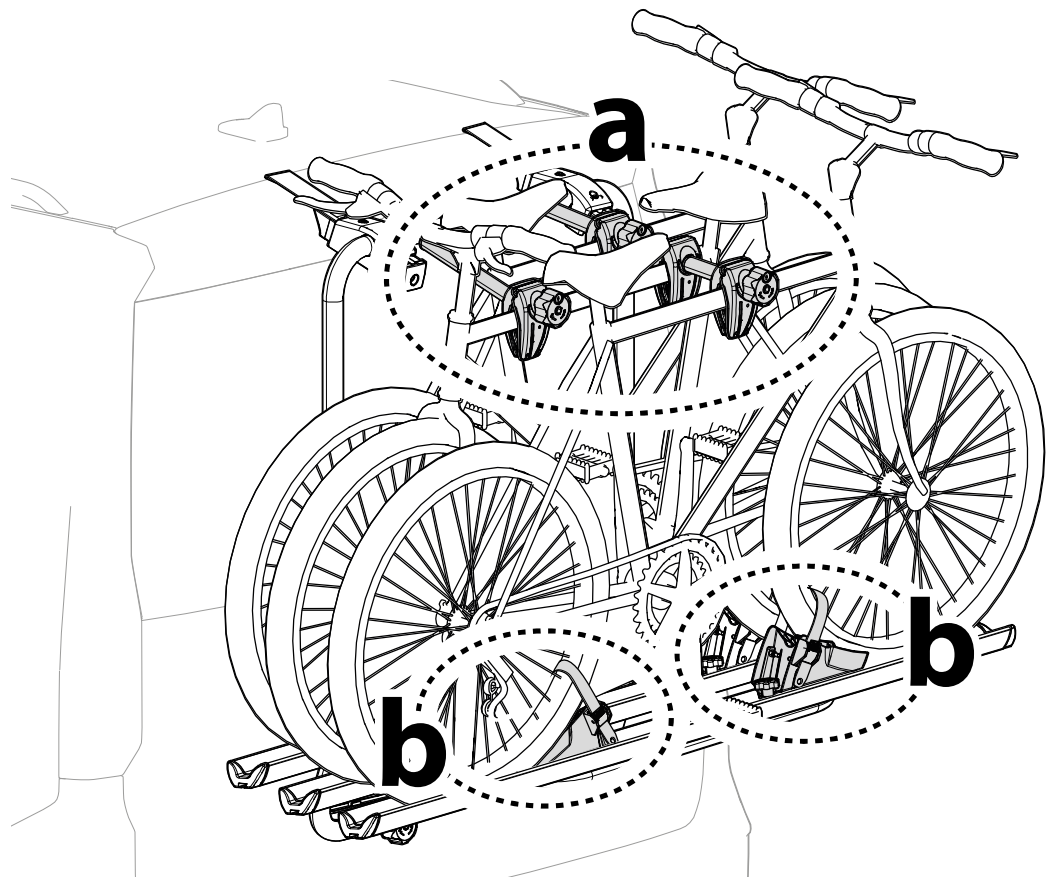

6

7

8

10

11

	<p>MIN Ø23 mm / 1" MAX Ø75 mm / 3"</p> <p>MIN 30x50 mm / 1.2"x2" MAX 50x75 mm / 2"x 3"</p>	<p>MIN 22" MAX 29"</p>	<p>MAX 80mm / 3.1"</p>	<p>MAX 1230mm / 48.4"</p>
--	--	----------------------------	------------------------	---------------------------

**a**

1. Torque wrench is applied to the handlebar stem. A curved arrow indicates the direction of rotation. **1,5 Nm**  
**1.1 lbf·ft**

2. The torque wrench is shown in a different position, still with the curved arrow. **x3**