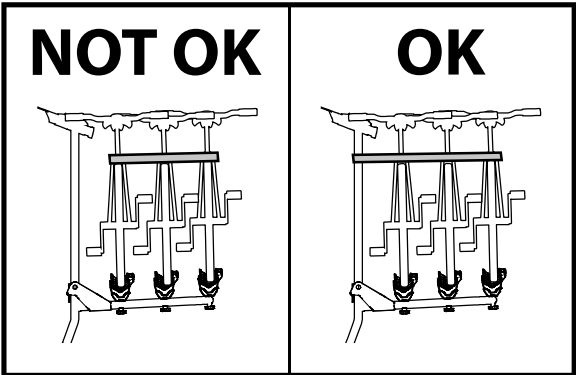

x3 Standard bike Max 15kg / 33lb	x2 E-bike Max 22kg / 48.5lb
Shadow black Caddy (2K) 2015>2021	13,9 kg / 30.6lb	MAX 45 kg / 99 lb	
Shadow black Caddy (SB) 2.0 2021>	14,2kg/ 31.3lb