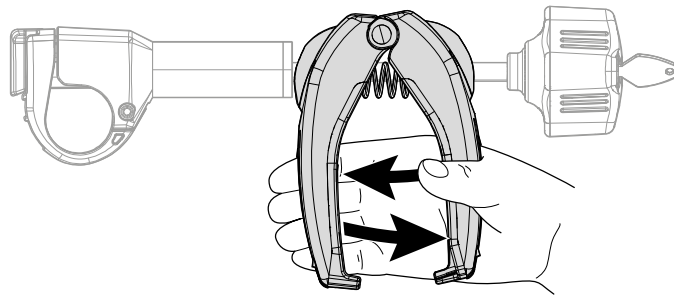

6

7

8

10

11

	<p>MIN Ø23 mm / 1" MAX Ø75 mm / 3"</p> <p>MIN 30x50 mm / 1.2"x2" MAX 50x75 mm / 2"x 3"</p>	<p>MIN 22" MAX 29"</p>	<p>MAX 80mm / 3.1"</p>	<p>MAX 1230mm / 48.4"</p>
--	--	----------------------------	------------------------	---------------------------

**a**

1. Torque wrench is applied to the handlebar stem. A curved arrow indicates the direction of rotation. **1,5 Nm**  
**1.1 lbf·ft**

2. The torque wrench is shown in a different position, still with the curved arrow. **x3**