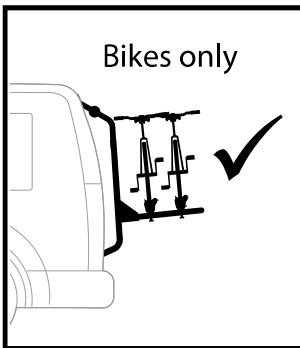

F.lli Menabò S.r.l.
Via 8 Marzo, 3 -Z.I. Corte Tegge
42025 Cavriago (RE) ITALY
customer@flli-menabo.it
www.menabocaraccessories.com

5003680001
03/12/2025