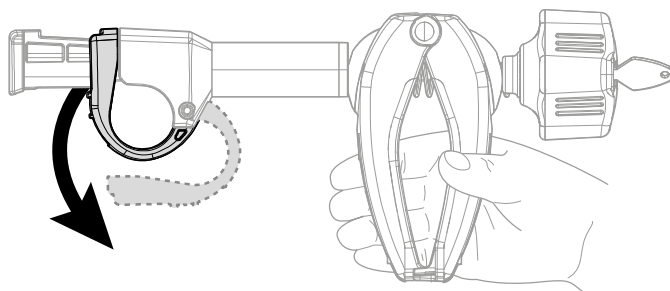

6

7

8

10

11

	<p>MIN Ø23 mm / 1" MAX Ø75 mm / 3"</p> <p>MIN 30x50 mm / 1.2"x2" MAX 50x75 mm / 2"x 3"</p>	<p>MIN 22" MAX 29"</p>	<p>MAX 80mm / 3.1"</p>	<p>MAX 1230mm / 48.4"</p>
--	--	----------------------------	------------------------	---------------------------

**a**

1. Torque wrench is applied to the handlebar stem. A curved arrow indicates the direction of rotation. **1,5 Nm**  
**1.1 lbf·ft**

2. The torque wrench is shown in a different position, still with the curved arrow. **x3**