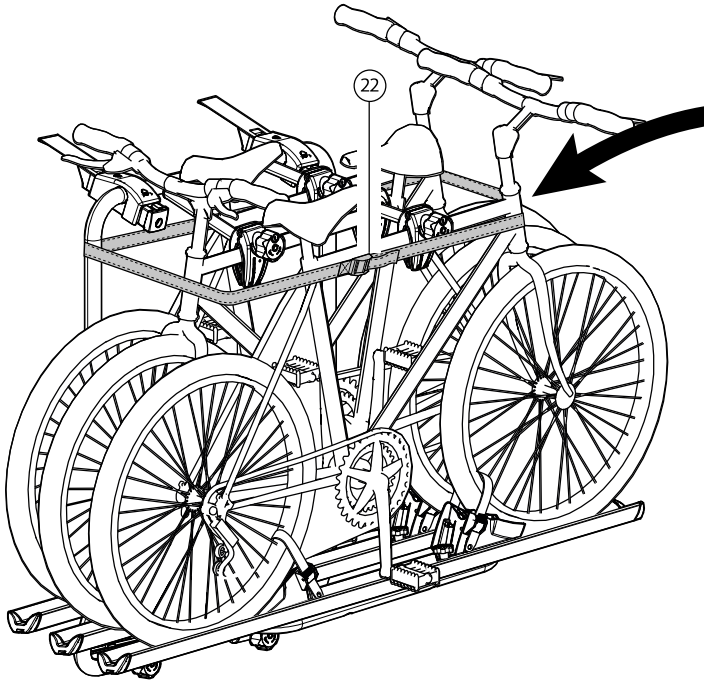

x3 Standard bike Max 15kg / 33lb	x2 E-bike Max 22kg / 48.5lb
Shadow black Caddy (2K) 2015>2021	13,9 kg / 30.6lb	MAX 45 kg / 99 lb	
Shadow black Caddy (SB) 2.0 2021>	14,2kg/ 31.3lb