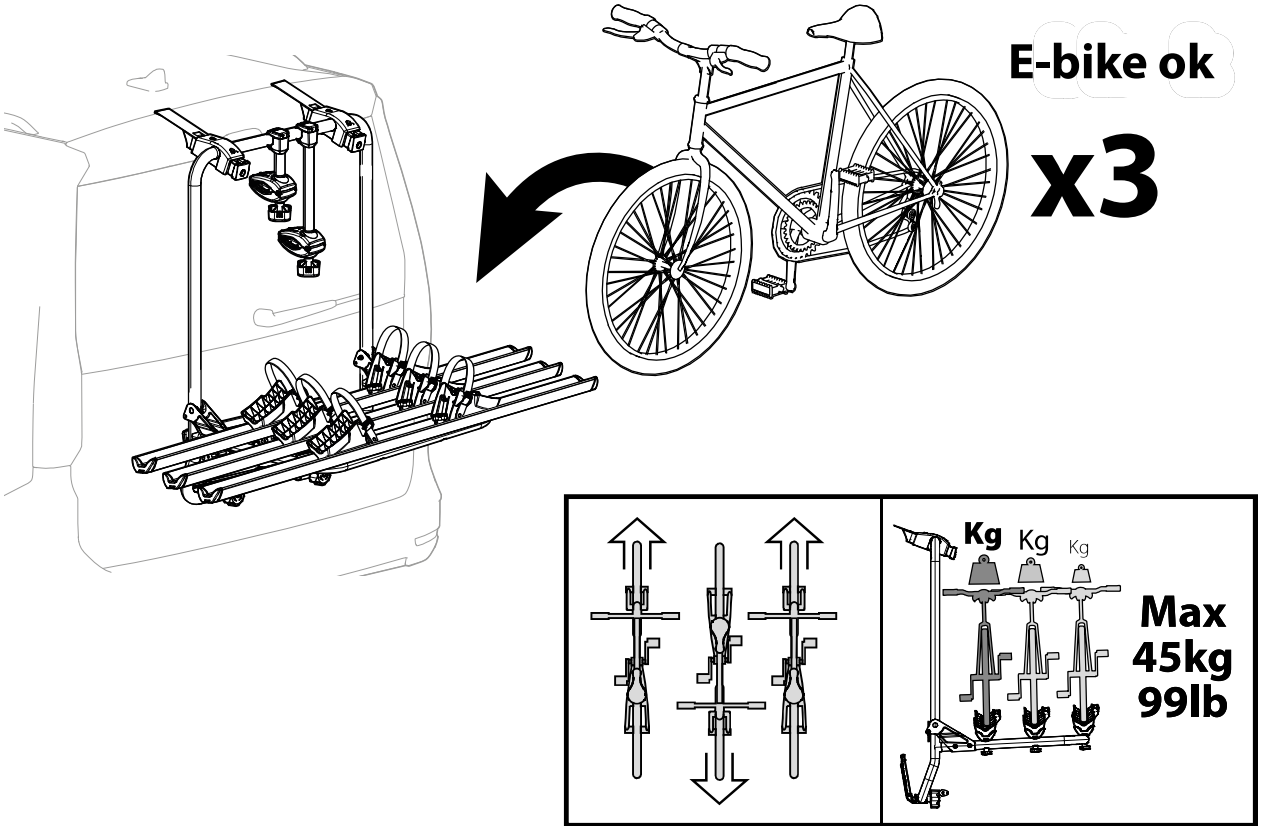

6

7

8

10

11

	<p>MIN Ø23 mm / 1" MAX Ø75 mm / 3"</p> <p>MIN 30x50 mm / 1.2"x2" MAX 50x75 mm / 2"x 3"</p>	<p>MIN 22" MAX 29"</p>	<p>MAX 80mm / 3.1"</p>	<p>MAX 1230mm / 48.4"</p>
--	--	----------------------------	------------------------	---------------------------

**a**

1. Torque wrench is applied to the handlebar stem. A curved arrow indicates the direction of rotation. **1,5 Nm**  
**1.1 lbf·ft**

2. The torque wrench is shown in a different position, still with the curved arrow. **x3**

3. The torque wrench is shown with a key inserted into the adjustment dial, indicating the final setting.

**b**

1. Torque wrench is applied to the front wheel axle. A curved arrow indicates the direction of rotation. **x6**