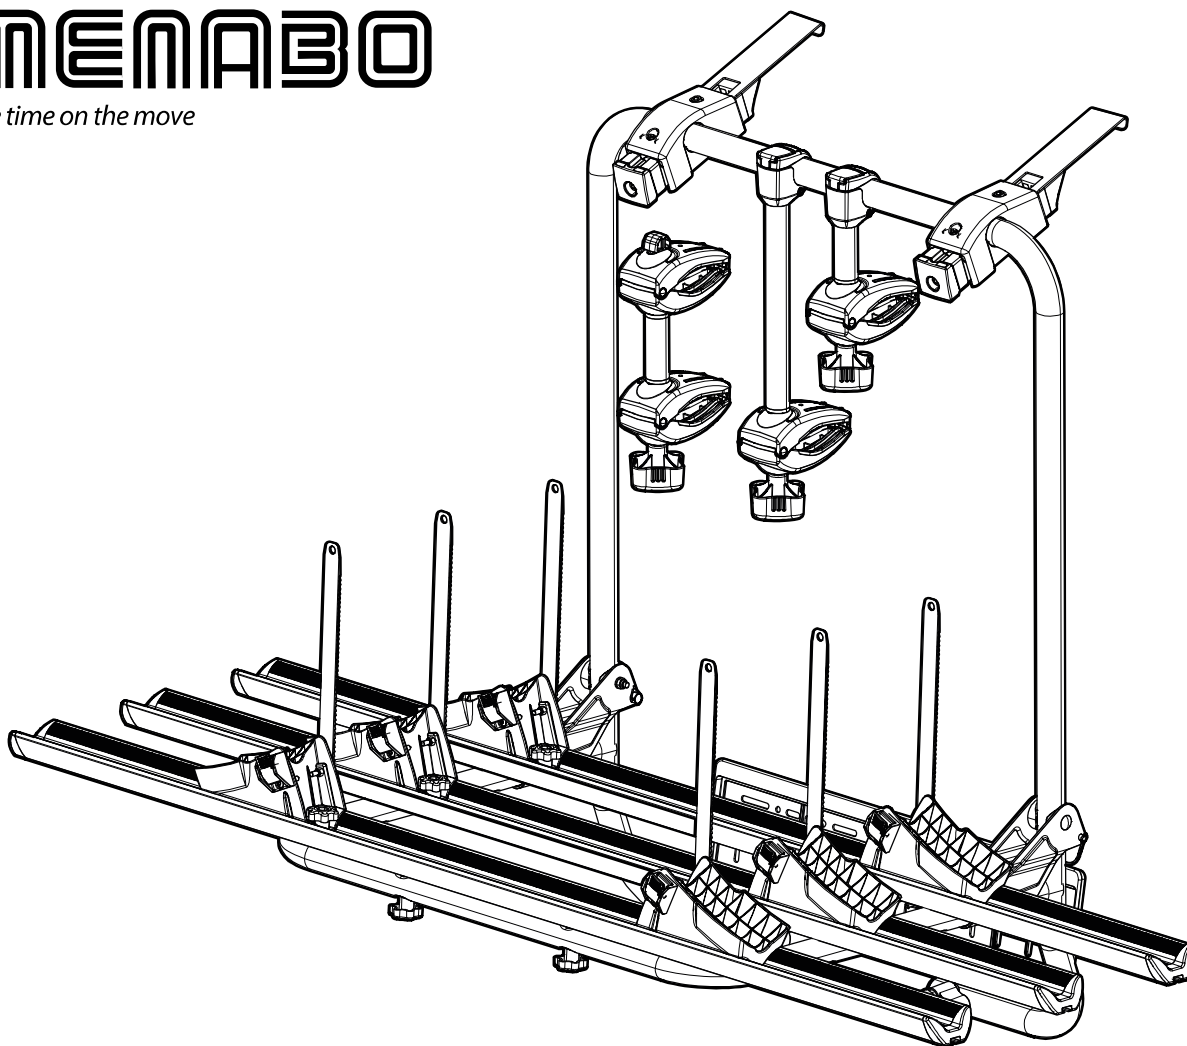

MENABO

free time on the move

SHADOW CADDY BLACK

IT Istruzioni di montaggio

EN Fitting instructions

DE Montageanleitung

FR Instructions de montage

ES Instrucciones de montaje

BG инструкции за сглобяване

CS Návod na montáž

DA Monteringsvejledning

EL Οδηγίες συναρμολόγησης

ET Paigaldusjuhend

FI Asennusohje

HR Uputa za sastavljanje

HU A felszerelés módja

LT Pritvirtinimo instrukcijos

LV Stiprināšanas instrukcija

NL Montagehandleiding

NO Monteringsanvisning

PL Instrukcja montażu

PT Instruções de Montagem

RO Instrucțiuni de montare

RU Инструкции по установке

SK Návod na montáž

SL Navodila za pritrjevanje

SV Monteringsanvisning

TK Uydurma talimat

ZH 裝修指導

AR كتيب التعليمات