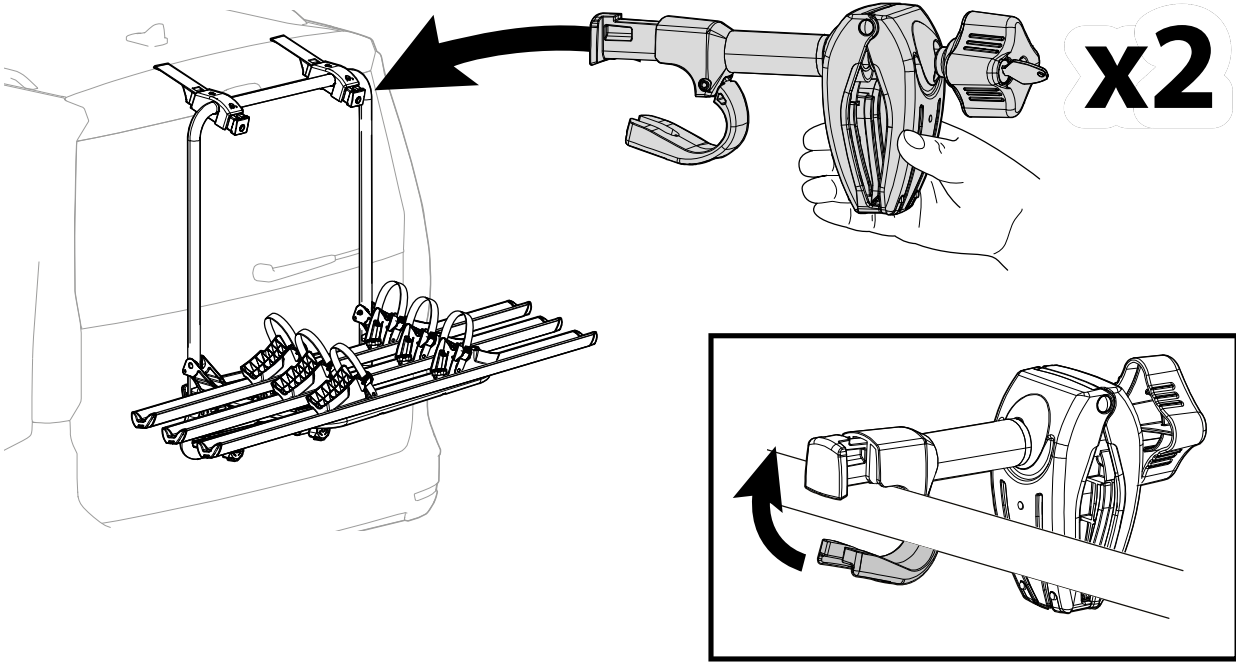

6

7

8

10

11

	<p>MIN Ø23 mm / 1" MAX Ø75 mm / 3"</p> <p>MIN 30x50 mm / 1.2"x2" MAX 50x75 mm / 2"x 3"</p>	<p>MIN 22" MAX 29"</p>	<p>MAX 80mm / 3.1"</p>	<p>MAX 1230mm / 48.4"</p>
--	--	----------------------------	------------------------	---------------------------

**a**

1. Torque wrench is applied to the handlebar stem. A curved arrow indicates the direction of rotation. **1,5 Nm**  
**1.1 lbf·ft**

2. The torque wrench is shown in a different position, still with the curved arrow. **x3**