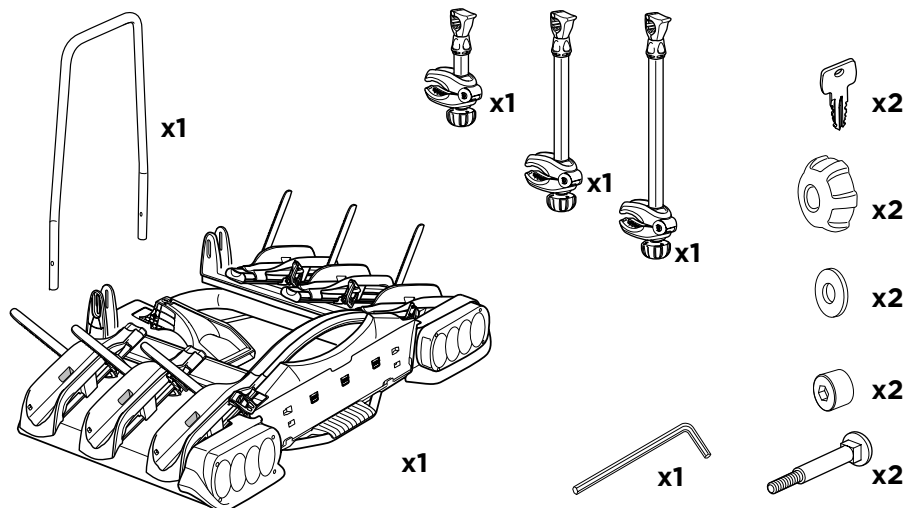

922020

CITY CRASH

Complies with ISO norm

16,5 kg

922021

922022

CITY CRASH

Complies with ISO norm

16,4 kg

923020